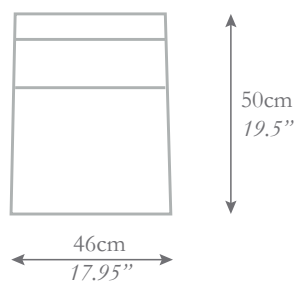

TAMBERE

technical features, dimensions

✓ SERIES

⊙ OPTIONAL

SERIES			OPTIONAL		
TAMBRE	Dimensions	Fabric (*)			Loose cover / Removable  
		clasf	m	yd	
 Ref.600388	46x50x102 cm 17,94x19,5x39,80 inch	A	2,00	2,18	-- --
		B	2,00	2,18	
		C	2,00	2,18	
		XL	2,00	2,18	
		Doublewidth	1,30	1,42	
Legs	Wood colors				
	<ul style="list-style-type: none"> ⊙ Black (7) ✓ Dark Walnut (1) ⊙ Anthracite (3) ⊙ Light walnut (4) ⊙ Natural Matte (8) ⊙ Natural 2013 (11) ⊙ Grey (10) ⊙ Lichen (12) ⊙ Stripping White (5) 				
Piping Optinos	Structure	Fabric, structure piping Fabric combination on structure piping Fabric, structure plain piping Fabric combination on structure plain piping Trimming, structure piping Nailheads, structure piping Without piping on the structure			
Others	Capitoné Capitoné Buttoned Capitoné quilt Nailheads Others				

* Models with curved lines, cheks and stripes fabrics don't fit well.