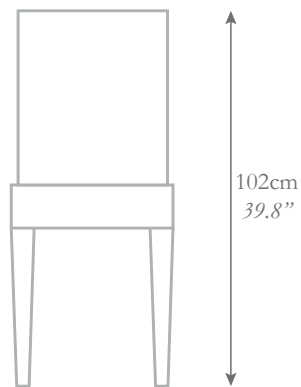

TAMBERE

technical features, dimensions

✓ SERIES

⊙ OPTIONAL

SERIES			OPTIONAL		
TAMBRE	Dimensions	Fabric (*)			Loose cover / Removable  
		clasf	m	yd	
 Ref.600388	46x50x102 cm 17,94x19,5x39,80 inch	A	2,00	2,18	-- --
		B	2,00	2,18	
		C	2,00	2,18	
		XL	2,00	2,18	
		Doublewidth	1,30	1,42	
Legs	Wood colors				
	<ul style="list-style-type: none"> ⊙ Black (7) ✓ Dark Walnut (1) ⊙ Anthracite (3) ⊙ Light walnut (4) ⊙ Natural Matte (8) ⊙ Natural 2013 (11) ⊙ Grey (10) ⊙ Lichen (12) ⊙ Stripping White (5) 				
Piping Optinos	Structure	Fabric, structure piping Fabric combination on structure piping Fabric, structure plain piping Fabric combination on structure plain piping Trimming, structure piping Nailheads, structure piping Without piping on the structure			
Others	Capitoné Capitoné Buttoned Capitoné quilt Nailheads Others				

* Models with curved lines, cheks and stripes fabrics don't fit well.